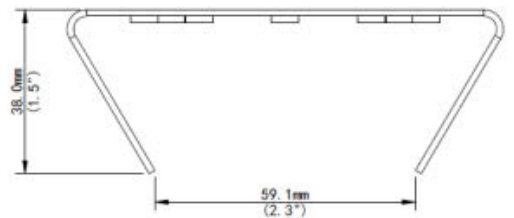

Bracket	
Application	Outdoor, pole or rail installation
Dimensions	99 x 90 x 38mm
Weight	0.2kg
Material	Aluminum & Stainless steel
Diameter	67 x 127mm

Used for:

**INLGBO5IRWF; INLGBO4KIRWF; INLGBO5IRWA; INLGBO4160IRWF;
INLGDO5ADPTZ**