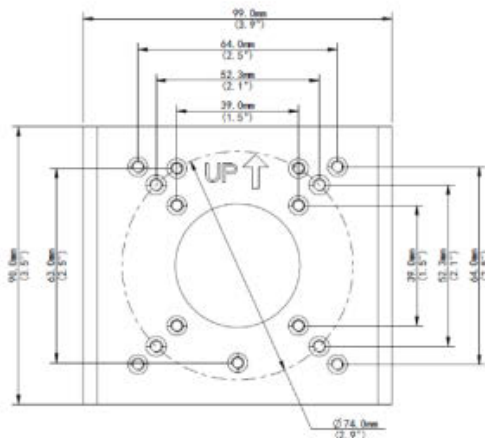

Bracket	
Application	Outdoor, pole or rail installation
Dimensions	99 x 90 x 38mm
Weight	0.2kg
Material	Aluminum & Stainless steel
Diameter	67 x 127mm

Used for:

**INLGBO5IRWF; INLGBO4KIRWF; INLGBO5IRWA; INLGBO4160IRWF;
INLGDO5ADPTZ**