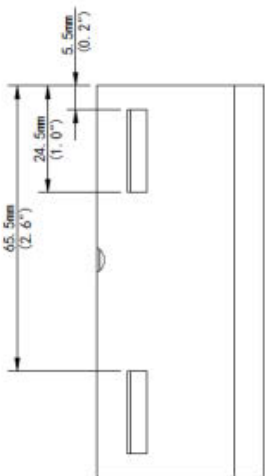

Bracket	
Application	Outdoor, pole or rail installation
Dimensions	99 x 90 x 38mm
Weight	0.2kg
Material	Aluminum & Stainless steel
Diameter	67 x 127mm

Used for:

**INLGBO5IRWF; INLGBO4KIRWF; INLGBO5IRWA; INLGBO4160IRWF;
INLGDO5ADPTZ**